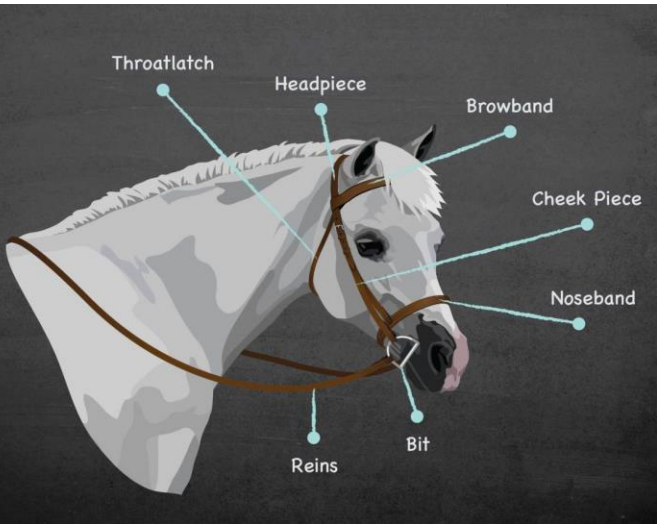

## Did You Know?

Regular dental exams are necessary to keep your horse healthy and comfortable. Horses have hypsodont teeth, meaning they are continuously erupting. The adult teeth in a young horse are very large (approximately three to four inches long) but are buried in the skull and erupt through the gumline throughout the horse's life. This allows the horse to continue to graze despite the natural wearing down of the teeth by hay and feed. Because their teeth are constantly erupting and the wear on each tooth is not the same, horses regularly develop sharp points and other painful abnormalities (called a malocclusion) on their teeth. The veterinarian can file down these sharp edges to keep the horse pain free, eating normally, and allows the horse's jaw to move freely as he works.

# Tack Tidbits

The main purpose of the **throatlatch** is to prevent the bridle from coming off the horse. It's the seat belt of the bridle, there for our safety. The **throatlatch** should be loose enough for you to fit four fingers between it and the horse's throat when pulled back. It allows the pony to flex his neck without it binding at the throat.